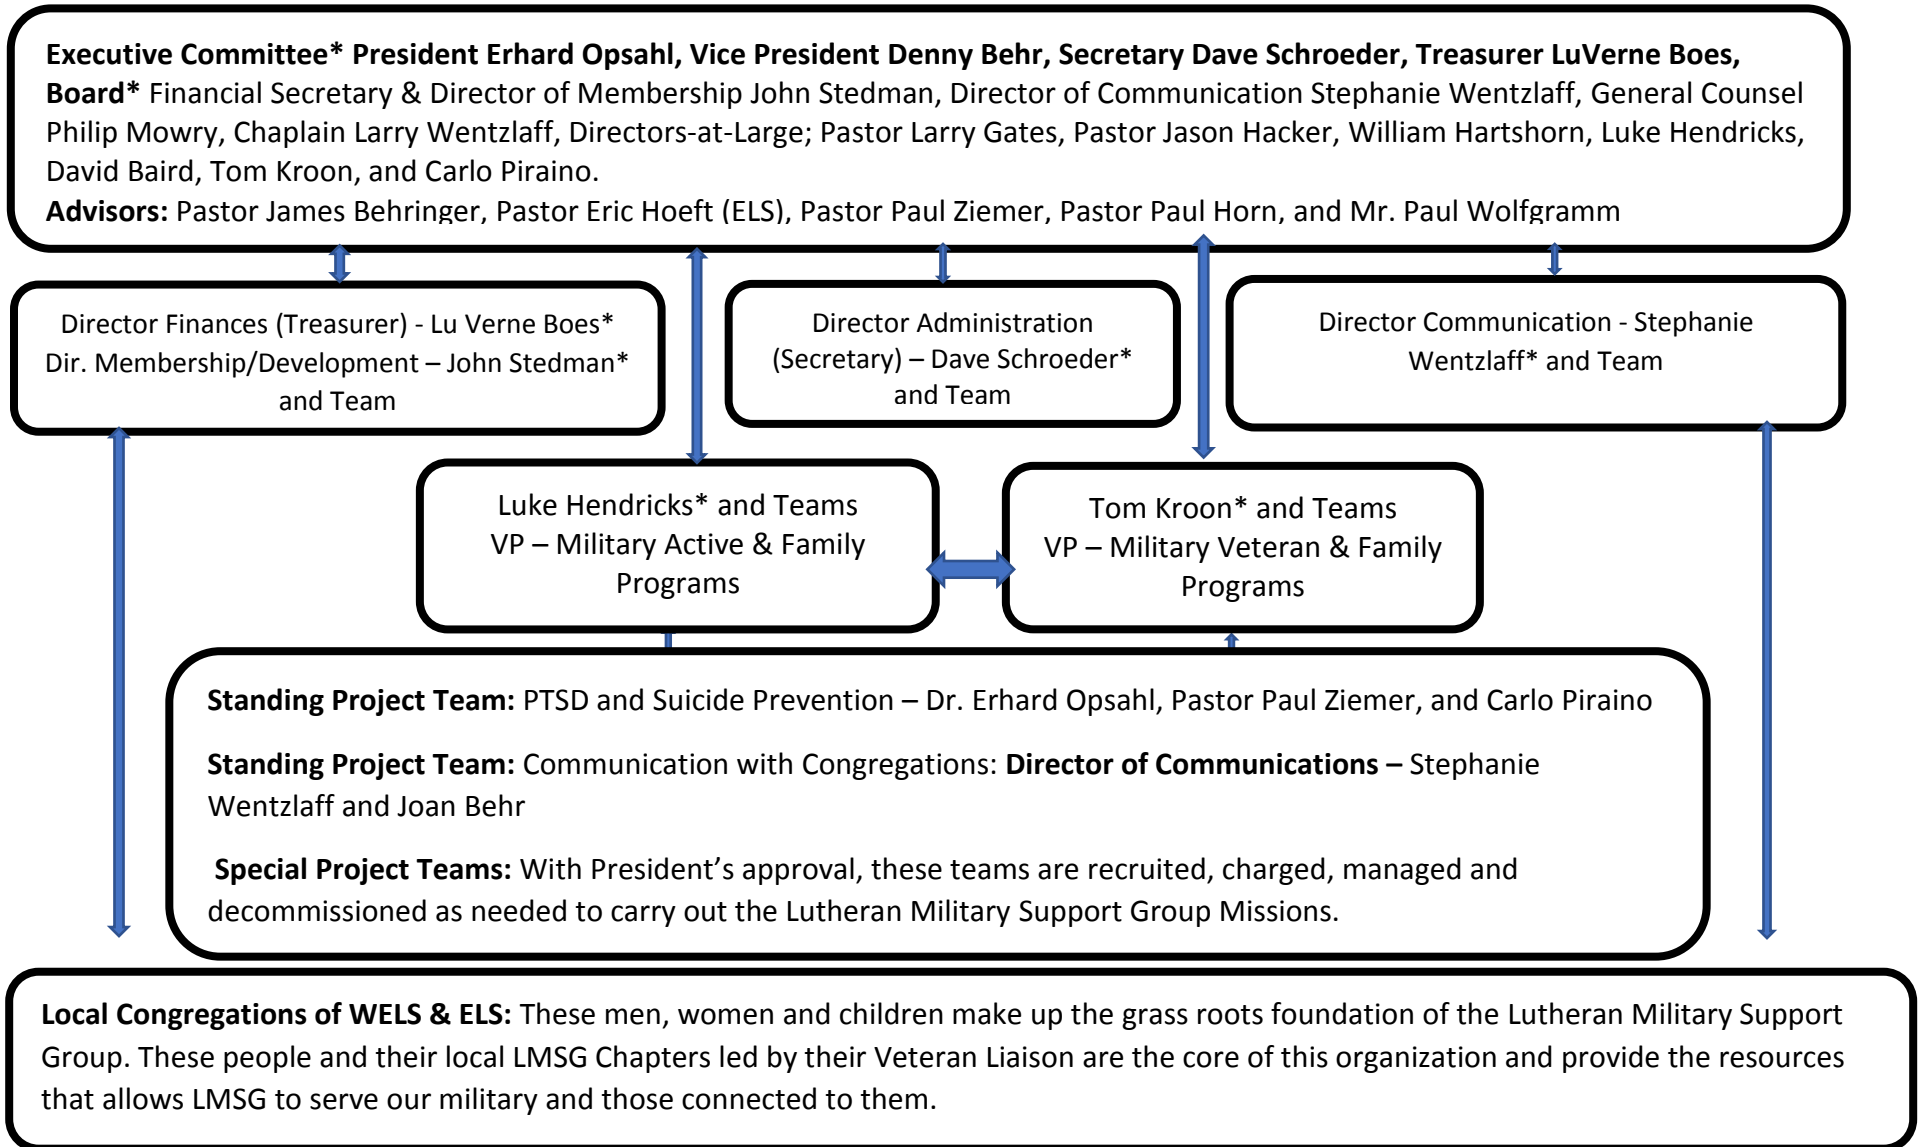

Lutheran Military Support Group – Operating Diagram

Our Purpose: We report to and work for God and revel in His service.

Our Mission: Supporting ELS/WELS active military, guard and reserves, military veterans and their families.

LMSG Operating/Org Chart – Phase III “Expanding Operations” (Phase II Operating, Phase I Forming)

*Denotes Veteran voting member

11rev3apr17db/eo/ds